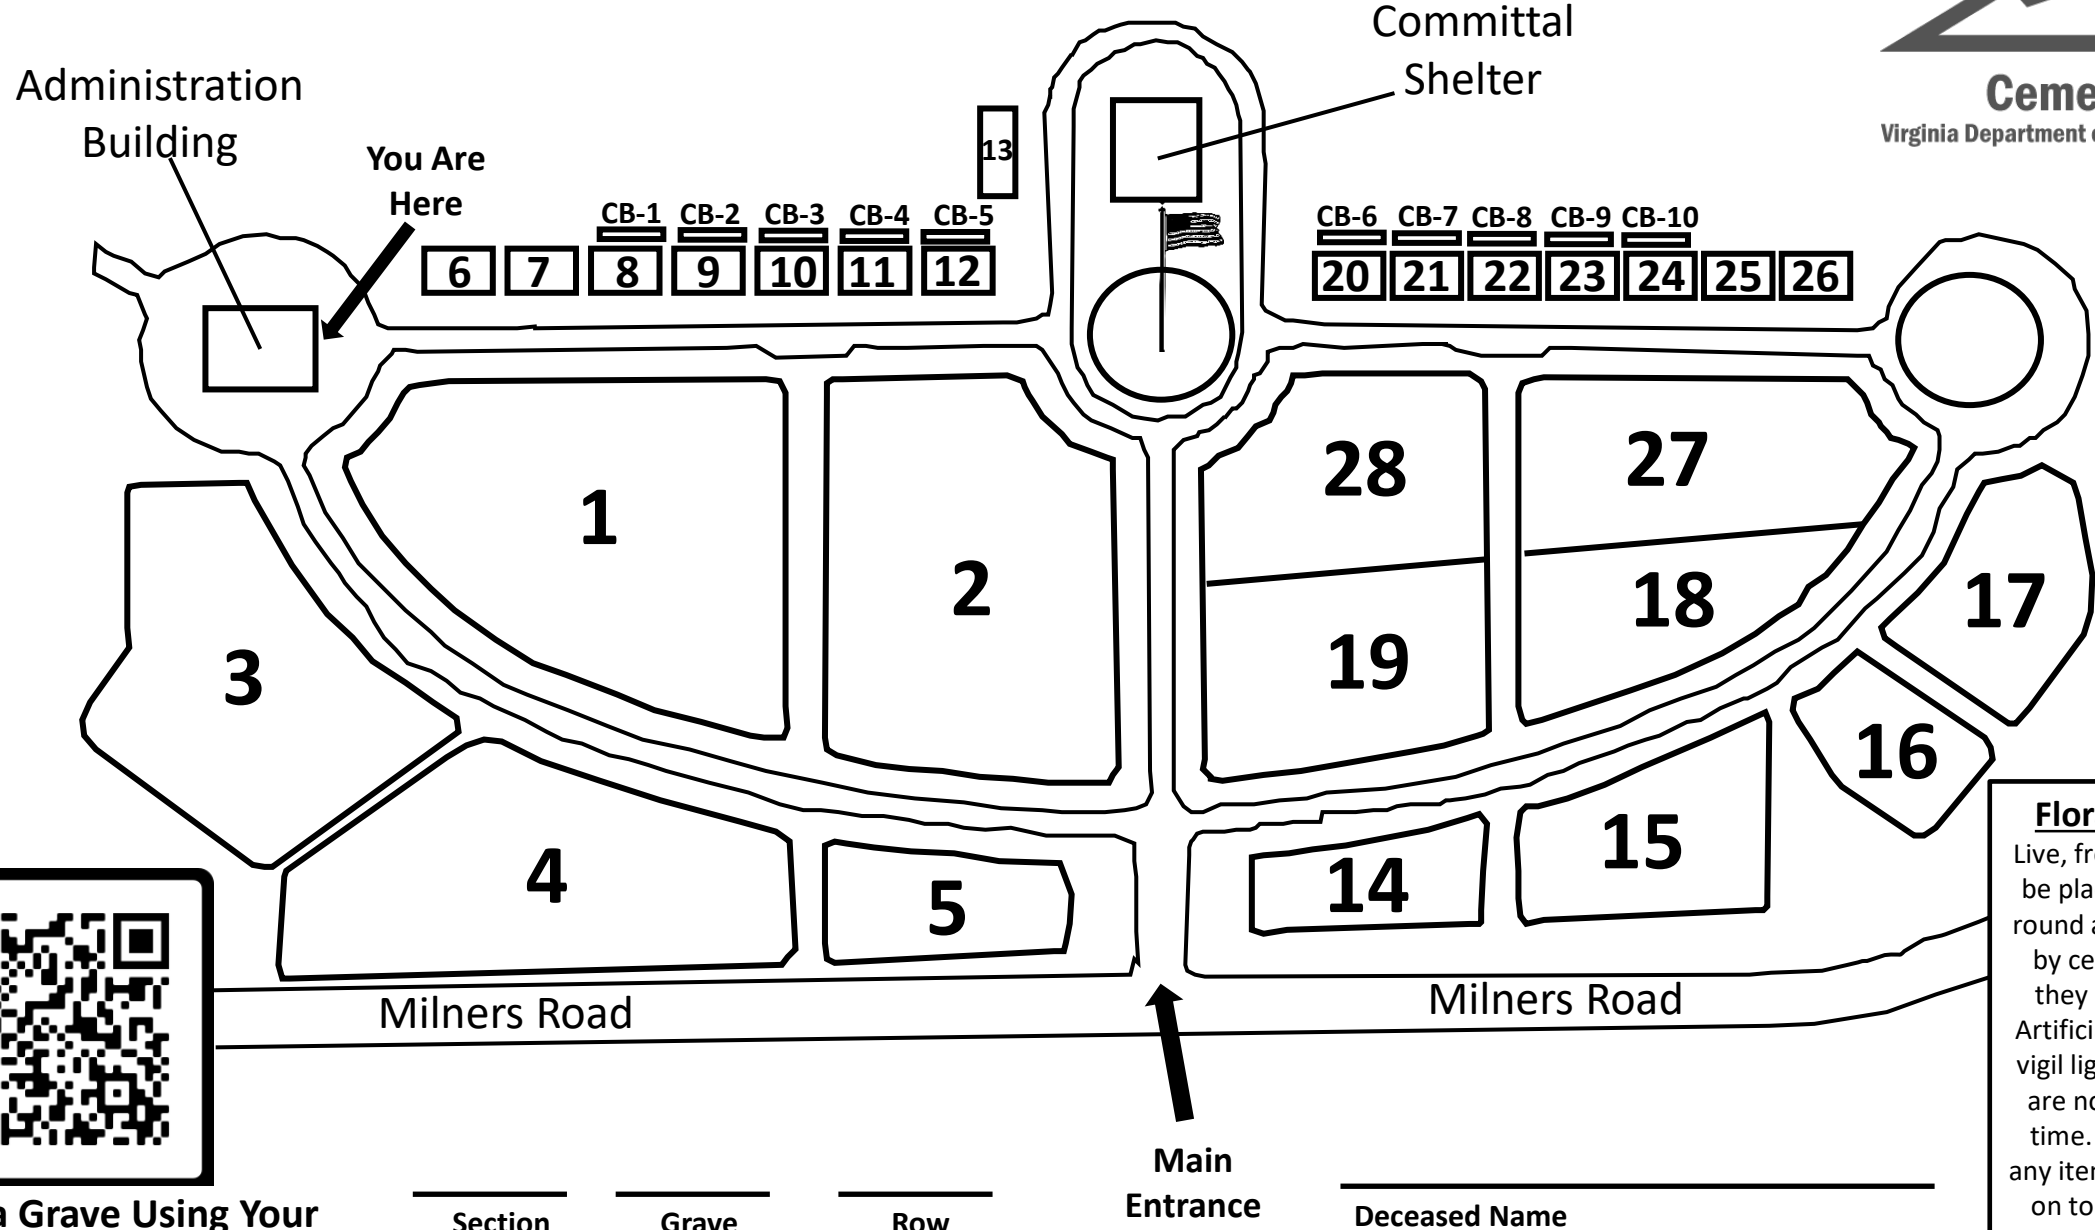

# Albert G. Horton, Jr. Memorial Veterans Cemetery

To Locate a Grave Using Your Smartphone Camera

Section      Grave      Row      Main Entrance      Deceased Name

**Floral Regulations**  
Live, fresh-cut flowers may be placed on graves year-round and will be removed by cemetery staff when they become unsightly. Artificial flowers, balloons, vigil lights and other items are not permitted at any time. Please do not affix any items to, or place items on top of headstones or the columbarium walls.